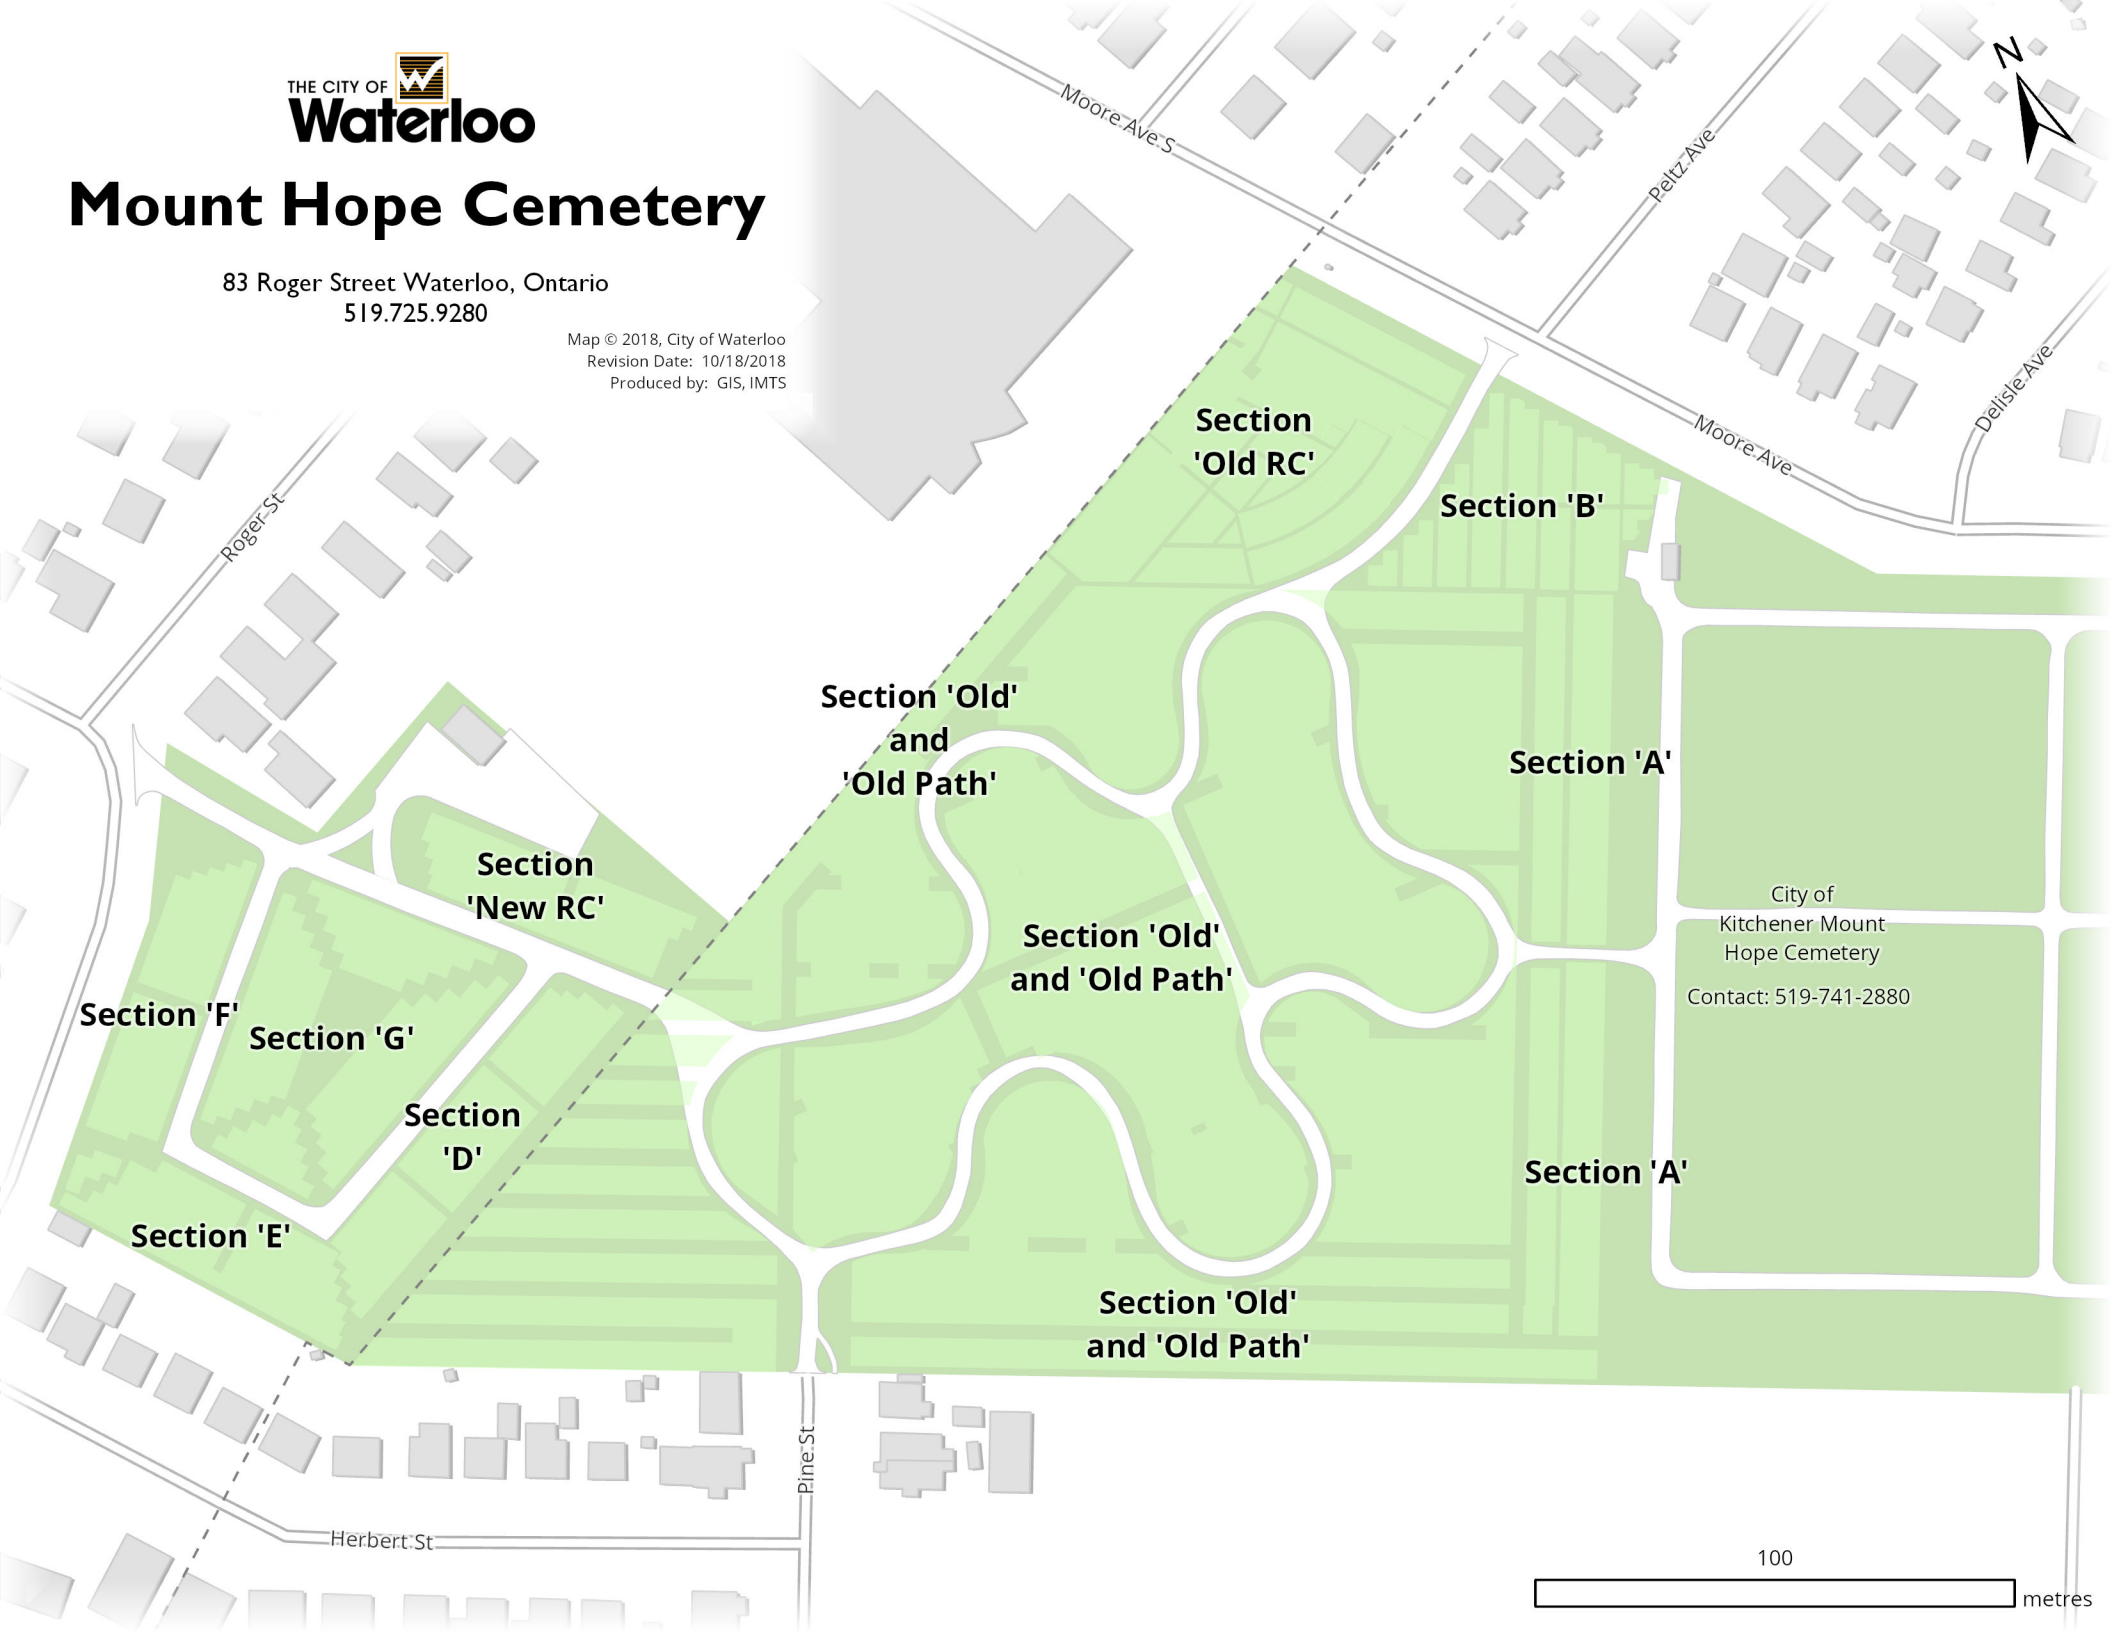

Mount Hope Cemetery

83 Roger Street Waterloo, Ontario
519.725.9280

Map © 2018, City of Waterloo
Revision Date: 10/18/2018
Produced by: GIS, IMTS

City of
Kitchener Mount
Hope Cemetery
Contact: 519-741-2880